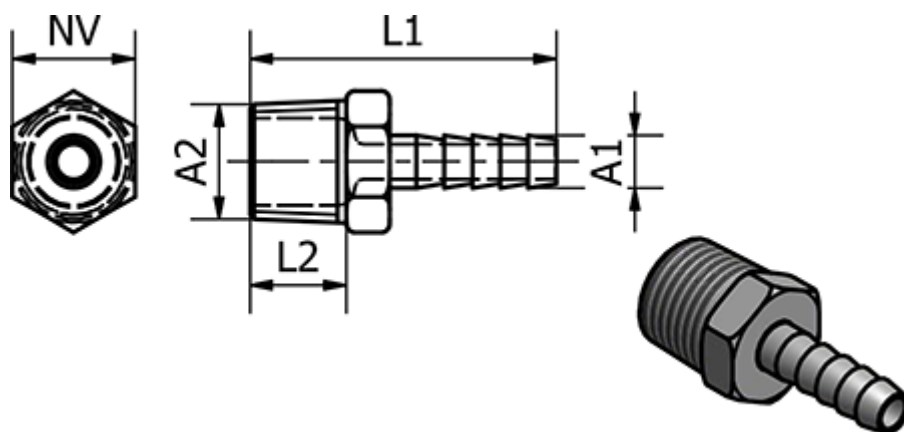

Data Sheet

Article number: 586239110

Description: Tube Connector 239.110, Ø9 - R 3/8"
Nickel-plated brass

Measures

Ext. Hose Diameter A1	= 9
L1	= 35.5
L2	= 11.5
NV	= 17
Thread A2	= R 3/8"